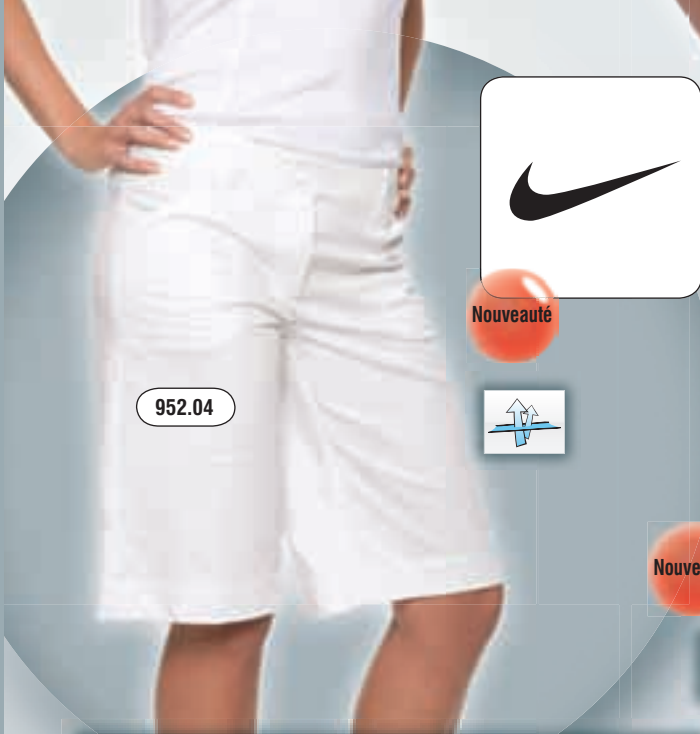

952.04

Nouveauté