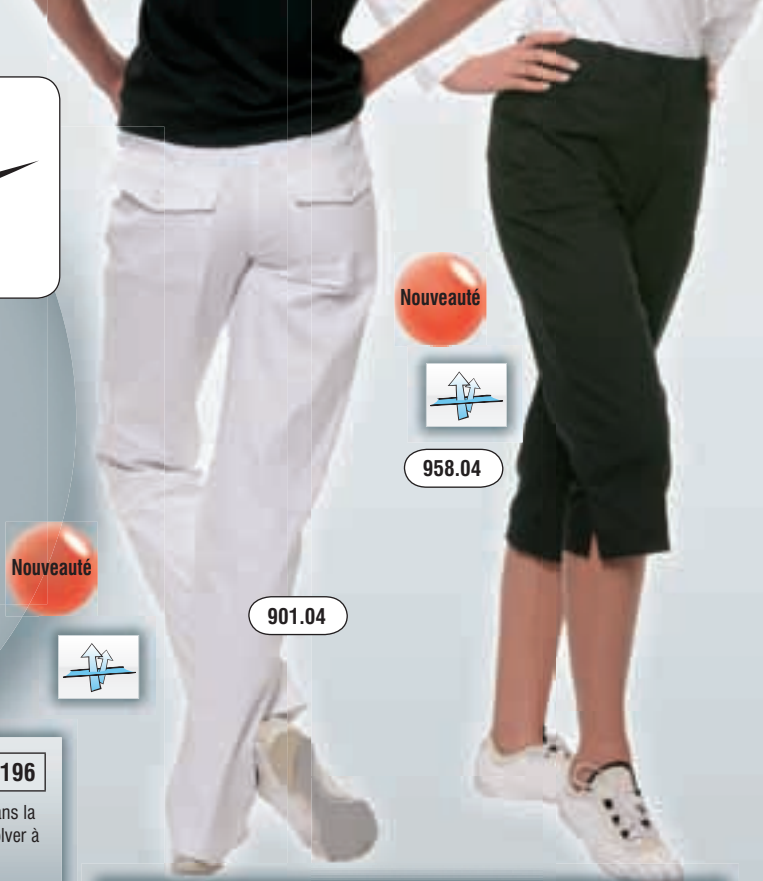

Nouveauté

958.04

901.04

Nouveauté

952.04 Dri-Fit Long Short Women Nike 323196

51% coton, 45% polyester, 4% spandex, fermeture à glissière et 2 boutons dans la ceinture, 2 poches ouvertes avec coutures décoratives à l'avant, poches revolver à l'intérieur, logo Nike au-dessus de la poche revolver droite, coutures latérales.

34 (XS), 36 (S), 38 (M), 40 (L), 42 (XL), 44 (XXL)

White	Black	Soft Grey

901.04 Dri-Fit Pant Women Flat Front Nike 257828

62% coton, 33% nylon, 5% spandex, 5 fins passants de ceinture, poches avant, petite poche intérieure supplémentaire à droite, poches hanche avec rabats et boutons marqués, logo Nike brodé au-dessus de la poche hanche droite.

34 (XS), 36 (S), 38 (M), 40 (L), 42 (XL), 44 (XXL)

White	Black	Soft Grey

958.04 Dri-Fit Capri Pant Women Nike 352345

51% coton, 45% polyester, 4% spandex, longueur Capri, stretch Dri-Fit pour un confort optimal, 5 large anneaux de ceinture, poches avant, poches étroites sur les hanches, broderie Nike au dessus de la poche hanche droite, coutures de côté, prise d'air sous le genou.

34 (XS), 36 (S), 38 (M), 40 (L), 42 (XL), 44 (XXL)

White	Black	Soft Grey

422.04 Packable Tech Windshirt Women Nike 257834

100% polyester avec induction Teflon, fermeture à glissière complète avec bord intérieur coupe-vent, manches raglan amovibles, ventilation non apparente au dos, biais contrasté à l'avant et au dos, poches de côté avec fermeture à glissière, poignets légèrement élastiqués, ceinture ajustable avec taquets, la veste peut se plier dans une poche intégrée dans le dos.

XS, S, M, L, XL

Black		

Nouveauté